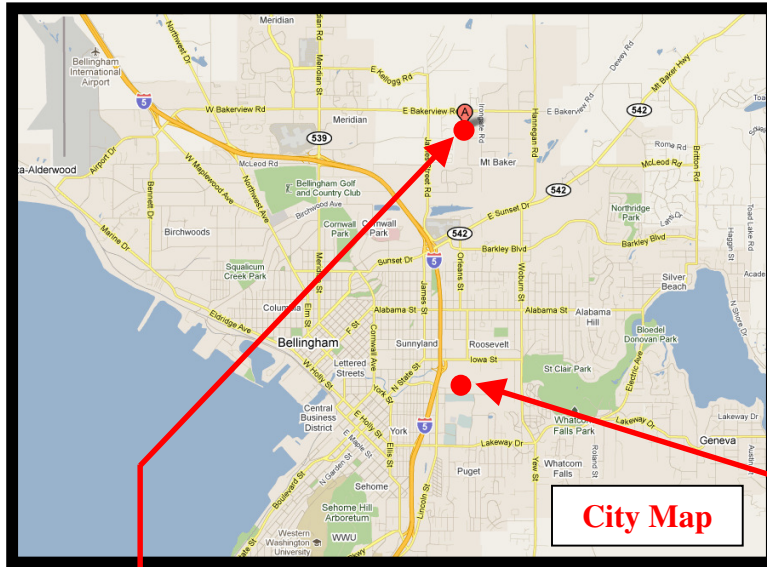

Washington Engineering Institute

Vicinity and Campus Maps

WEI has (2) locations for classes as shown.

City Map

Haskell Business Park Campus

Washington Engineering Institute
Headquarters & CAD LAB
1301 Fraser Street, Suite A3
Bellingham, WA 98229

Irongate Industrial Park Campus

BIAWC Building
1650 Baker Creek Place
Bellingham, WA 98226

Vicinity Map

Vicinity Map