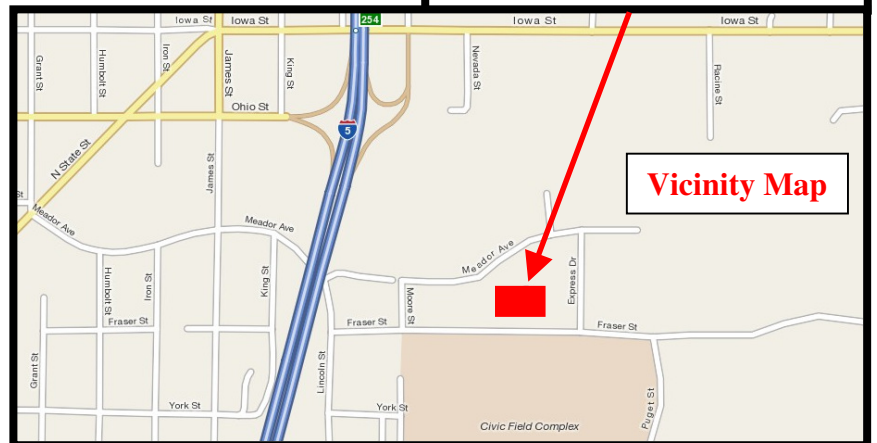

Washington Engineering Institute

Vicinity and Campus Maps

WEI has (2) locations for classes as shown.

City Map

Haskell Business Park Campus

Washington Engineering Institute
Headquarters & CAD LAB
1301 Fraser Street, Suite A3
Bellingham, WA 98229

Irongate Industrial Park Campus

BIAWC Building
1650 Baker Creek Place
Bellingham, WA 98226

Vicinity Map

Vicinity Map